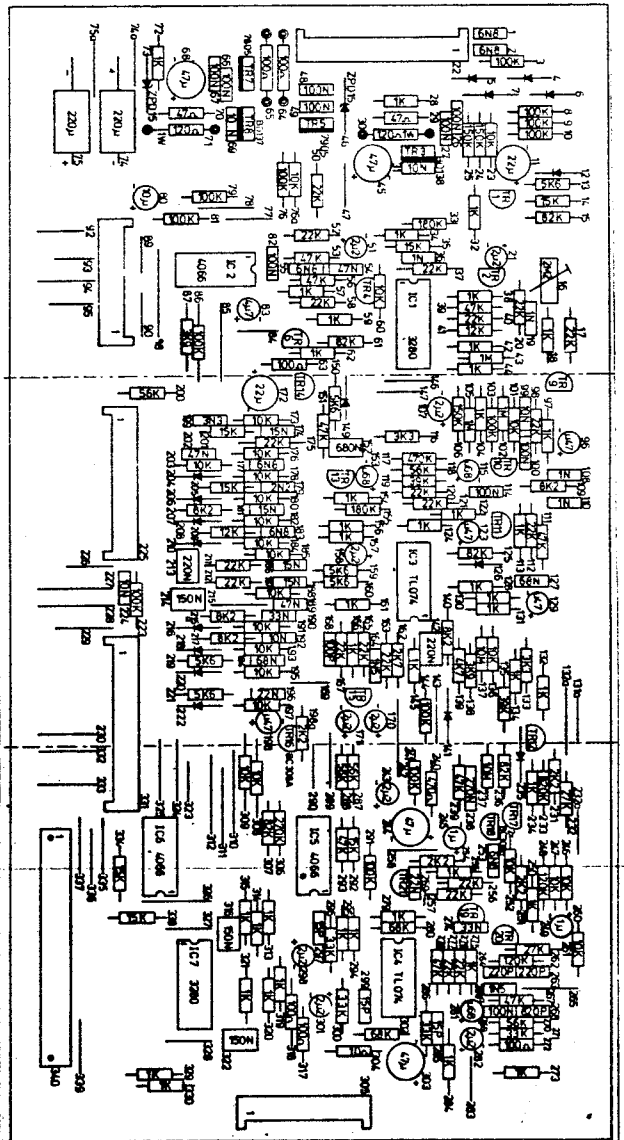

eminent

0783

String-Ensemble

MULTIVOICE BOARD

Gating board n. 54.13.2400

Register switch/control board n. 54.05.2100

Bass register switch/control board n. 54.05.2200

Multivoice board nr. 54.16.1200

Register voicing board nr. 54.18.2400. All transistors are BC 238C, unless otherwise noticed.

Bass selection board nr. 54.18.2300. All transistors are BC 308A, unless otherwise noticed. Divider board nr. 54.13.2500

SAWTOOTH AND GATING

BASS LOWEST KEY DETECTION