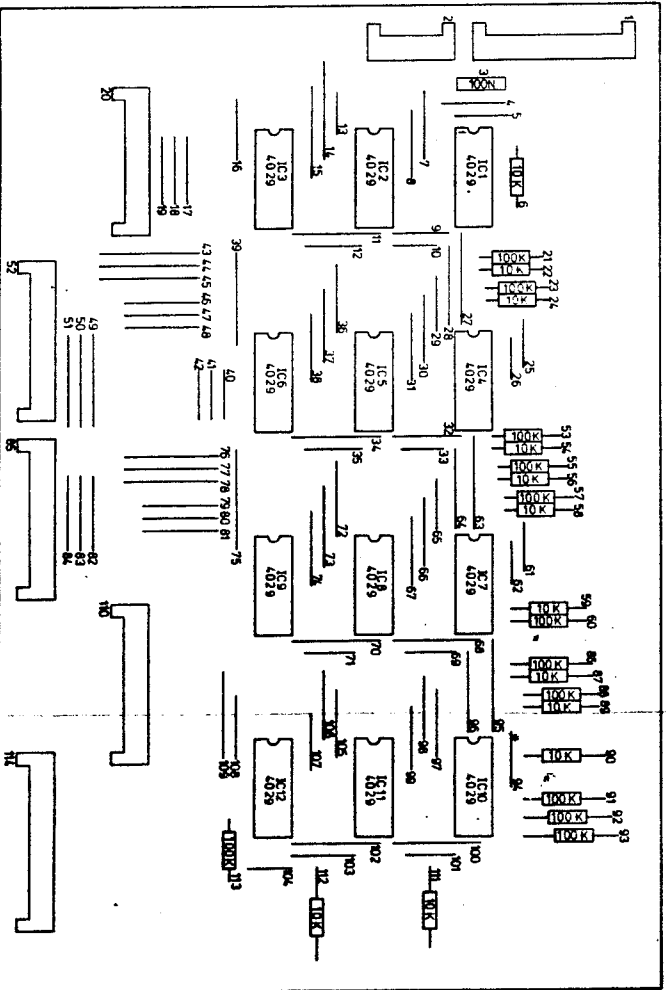

eminent

0783

String-Ensemble

MULTIVOICE BOARD

Gating board n. 54.13.2400

Register switch/control board n. 54.05.2100

Bass register switch/control board n. 54.05.2200

Multivoice board nr. 54.16.1200

Register voicing board nr. 54.18.2400. All transistors are BC 238C, unless otherwise noticed.

Bass selection board nr. 54.18.2300. All transistors are BC 308A, unless otherwise noticed. Divider board nr. 54.13.2500