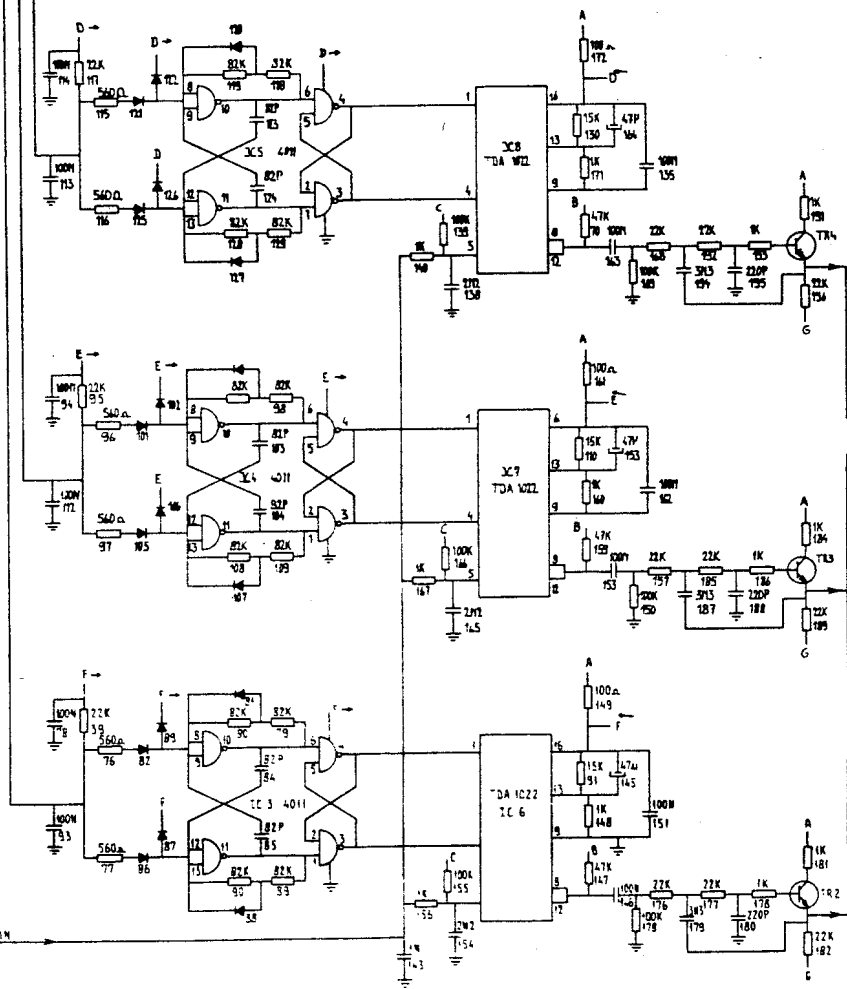

eminent

0783

String-Ensemble

MULTIVOICE BOARD

Gating board n. 54.13.2400

Register switch/control board n. 54.05.2100

Bass register switch/control board n. 54.05.2200

Multivoice board nr. 54.16.1200

Register voicing board nr. 54.18.2400. All transistors are BC 238C, unless otherwise noticed.

Bass selection board nr. 54.18.2300. All transistors are BC 308A, unless otherwise noticed. Divider board nr. 54.13.2500

SAWTOOTH AND GATING

BASS LOWEST KEY DETECTION