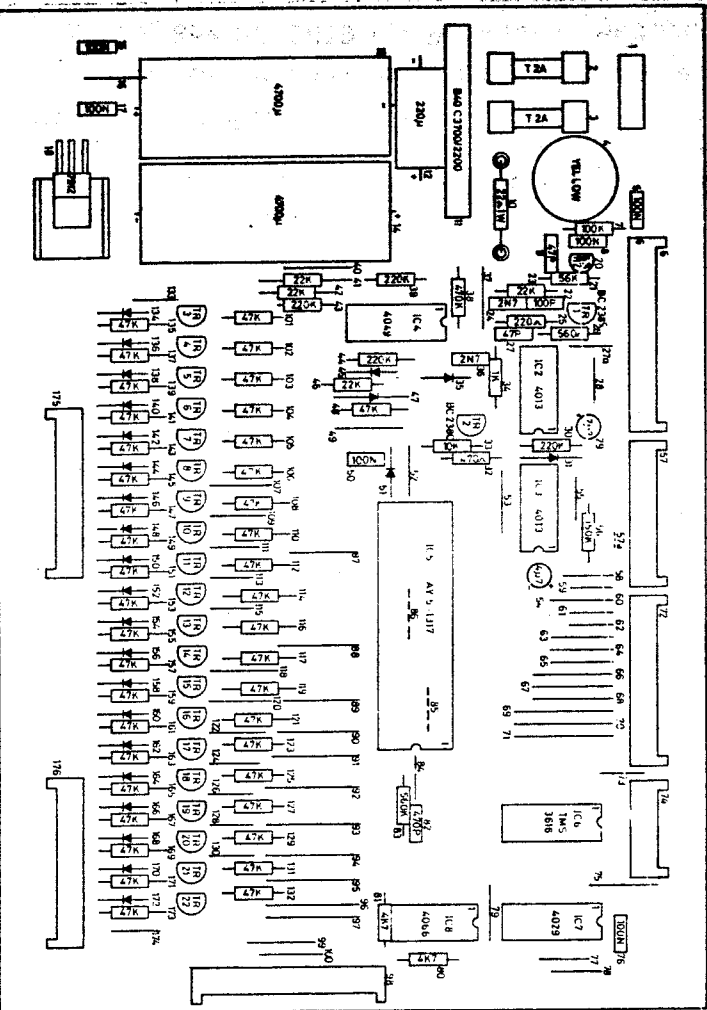

eminent

0783

String-Ensemble

MULTIVOICE BOARD

Gating board n. 54.13.2400

Register switch/control board n. 54.05.2100

Bass register switch/control board n. 54.05.2200

Multivoice board nr. 54.16.1200

Register voicing board nr. 54.18.2400. All transistors are BC 238C, unless otherwise noticed.

Bass selection board nr. 54.18.2300. All transistors are BC 308A, unless otherwise noticed. Divider board nr. 54.13.2500

SAWTOOTH AND GATING

BASS LOWEST KEY DETECTION