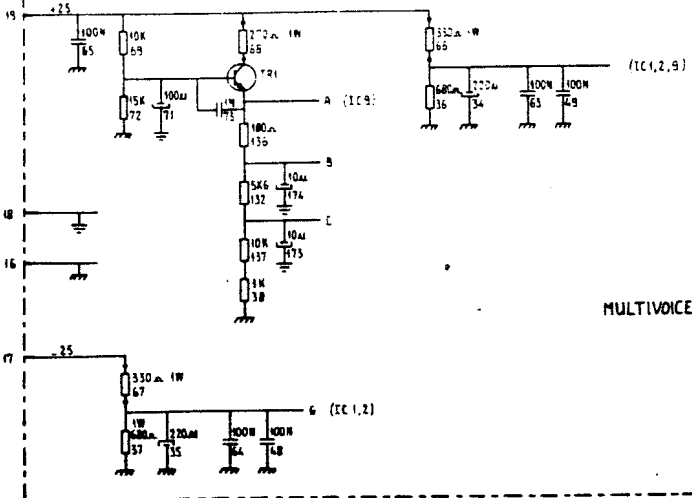

MULTIVOICE BOARD