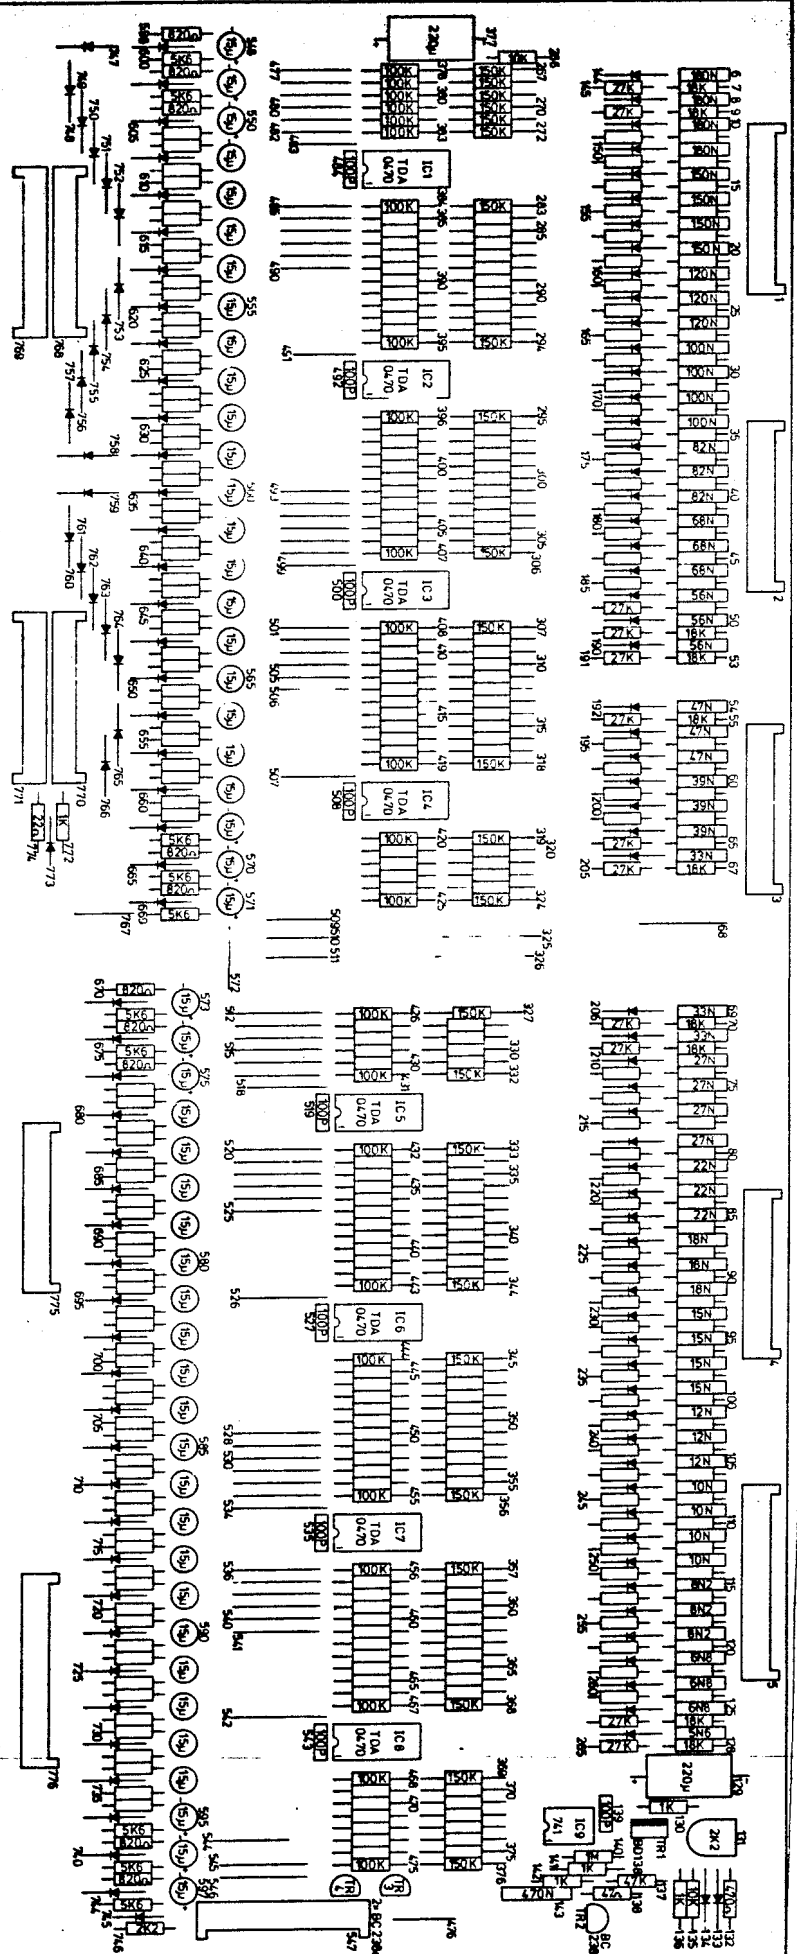

eminent

0783

String-Ensemble

MULTIVOICE BOARD

Gating board n. 54.13.2400

Register switch/control board n. 54.05.2100

Bass register switch/control board n. 54.05.2200

Multivoice board nr. 54.16.1200

Register voicing board nr. 54.18.2400. All transistors are BC 238C, unless otherwise noticed.

Bass selection board nr. 54.18.2300. All transistors are BC 308A, unless otherwise noticed. Divider board nr. 54.13.2500