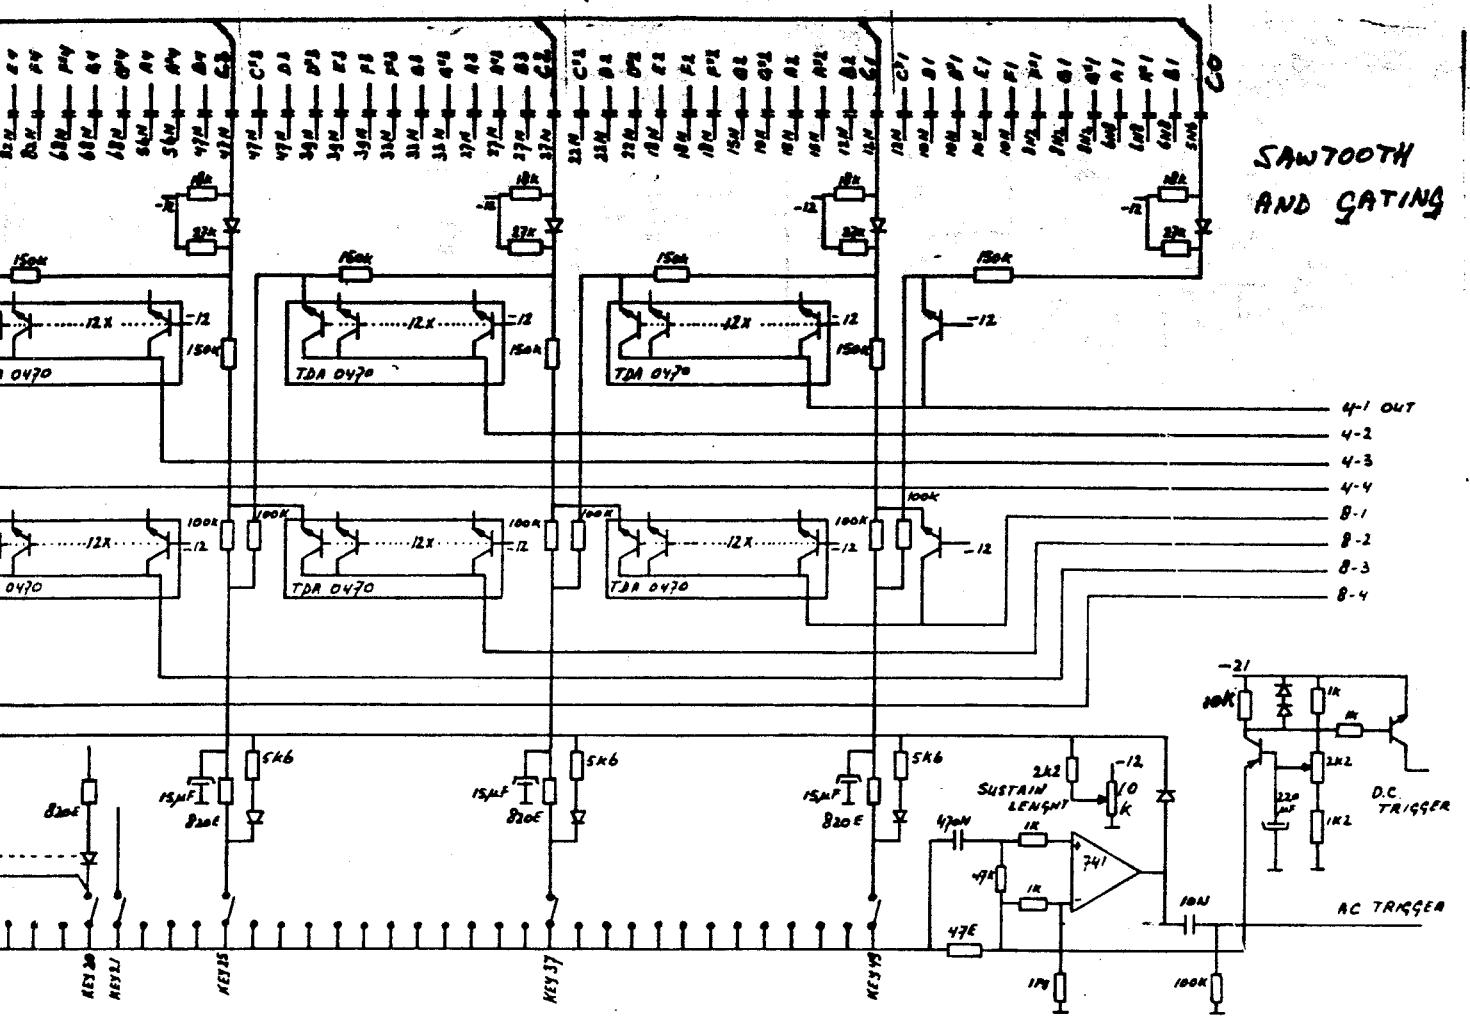

eminent

0783

String-Ensemble

MULTIVOICE BOARD

Gating board n. 54.13.2400

Register switch/control board n. 54.05.2100

Bass register switch/control board n. 54.05.2200

Multivoice board nr. 54.16.1200

Register voicing board nr. 54.18.2400. All transistors are BC 238C, unless otherwise noticed.

Bass selection board nr. 54.18.2300. All transistors are BC 308A, unless otherwise noticed. Divider board nr. 54.13.2500

SAWTOOTH AND GATING

BASS LOWEST KEY DETECTION