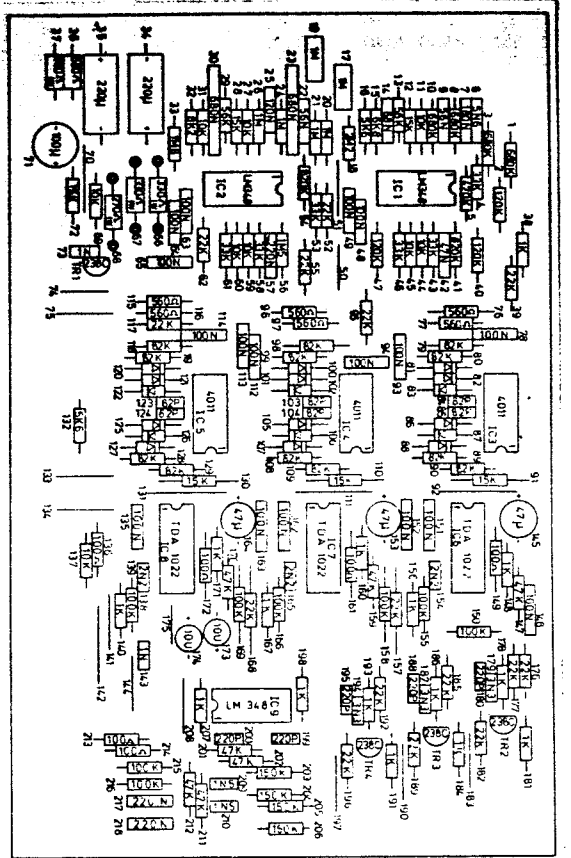

eminent

0783

String-Ensemble

MULTIVOICE BOARD

Gating board n. 54.13.2400

Register switch/control board n. 54.05.2100

Bass register switch/control board n. 54.05.2200

Multivoice board nr. 54.16.1200

Register voicing board nr. 54.18.2400. All transistors are BC 238C, unless otherwise noticed.

Bass selection board nr. 54.18.2300. All transistors are BC 308A, unless otherwise noticed. Divider board nr. 54.13.2500

SAWTOOTH AND GATING

BASS LOWEST KEY DETECTION